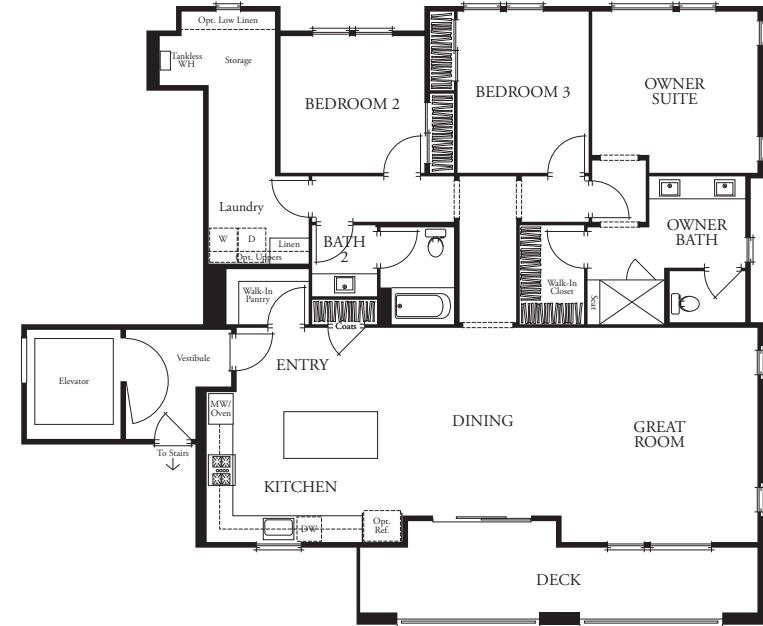

# residence ONE

1,961 SQ. FT.  
3 BEDROOMS  
2 BATHS  
2-CAR GARAGE

## FIRST FLOOR

## SECOND FLOOR

hyde park  
AT BOULEVARD

PRELIMINARY AND SUBJECT TO CHANGE